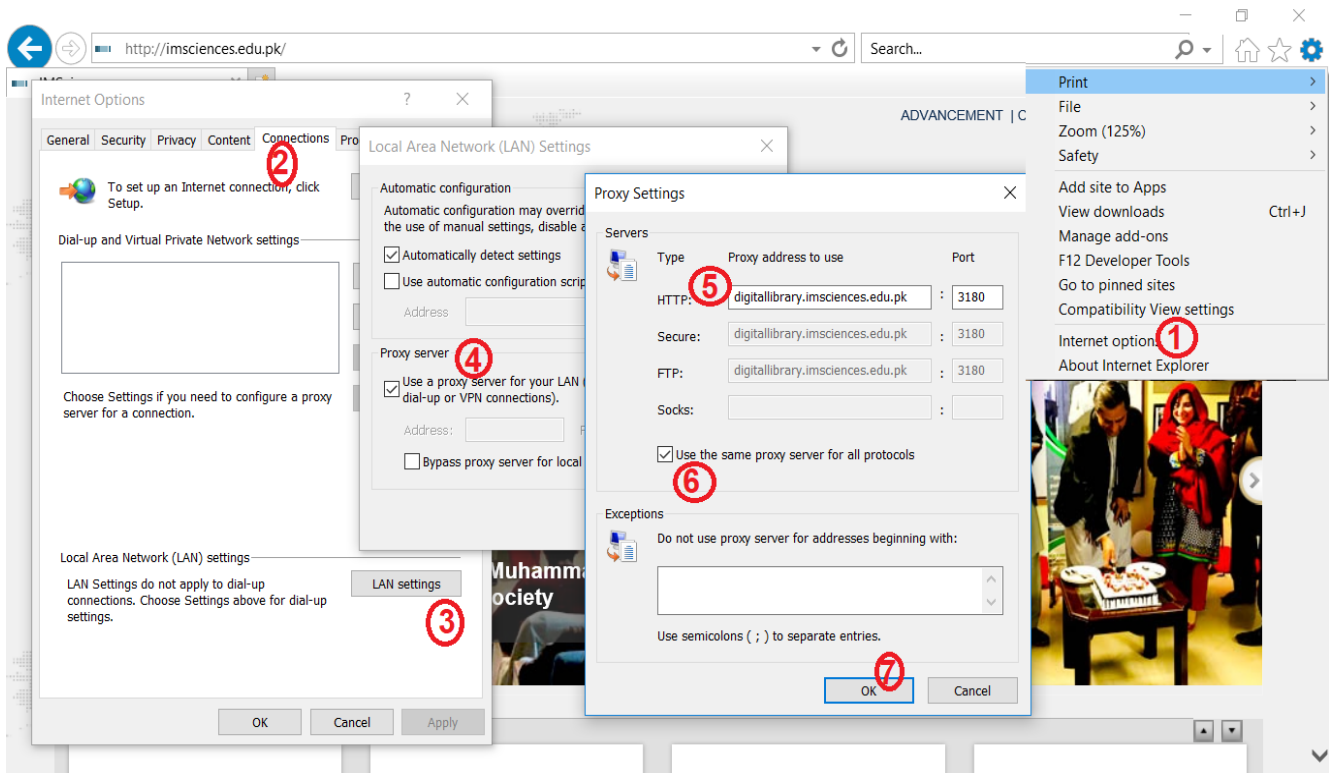

Proxy Setting for HEC Digital Library Access

For Internet Explorer and Google Chrome:

This service is currently available only to MS and PhD students having new RFID cards.

Follow the steps 1 to 7:

Enter the credentials (**User Name** [StudentID] and Password) already provided.